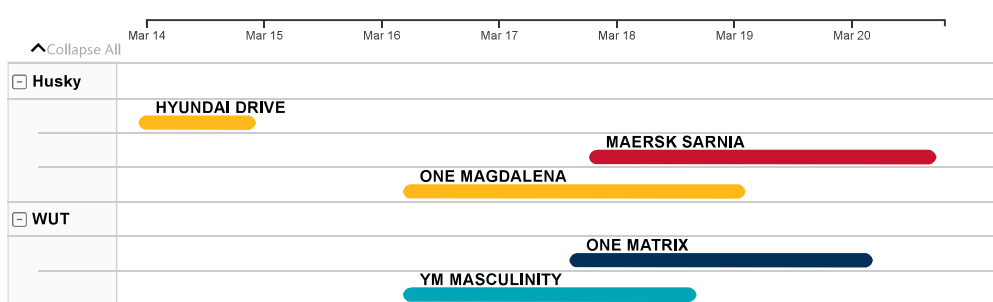

Current Week

Service ● Ad Hoc ● ANP ● FP2 ● PN1 ● PN3 ● WC4/TP5

Next Week

Service ● ANP ● FP2 ● PN1 ● PN3 ● WC4/TP5

Week 3

Service ● FP2 ● PN1 ● PN3 ● WC4/TP5

Week 4

Service ● ANP ● FP2 ● PN1 ● WC4/TP5

Current Week

Service ● Ad Hoc ● Chinook ● CLX ● CPNW ● CPV ● EB Service ● Oceania ● PNS ● Sun Chief Express

Next Week

Service ● Ad Hoc ● CLX ● CPNW ● CPV ● EB Service ● PNW1 ● Sun Chief Express

Week 3

Service ● Ad Hoc ● Chinook ● CLX ● CPV ● EB Service ● Oceania ● PNS ● PNW1