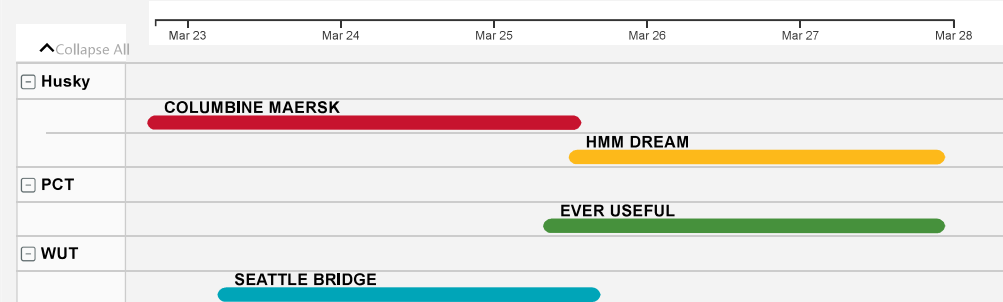

Current Week

Service ● Ad Hoc ● ANP ● FP2 ● PN1 ● PN3 ● WC4/TP5

Next Week

Service ● ANP ● FP2 ● PN1 ● PN3 ● WC4/TP5

Week 3

Service ● FP2 ● PN1 ● PN3 ● WC4/TP5

Week 4

Service ● ANP ● FP2 ● PN1 ● WC4/TP5

Current Week

Service ● Ad Hoc ● Chinook ● CLX ● CPNW ● CPV ● EB Service ● Oceania ● PNS ● Sun Chief Express

Next Week

Service ● Ad Hoc ● CLX ● CPNW ● CPV ● EB Service ● PNW1 ● Sun Chief Express

Week 3

Service ● Ad Hoc ● Chinook ● CLX ● CPV ● EB Service ● Oceania ● PNS ● PNW1