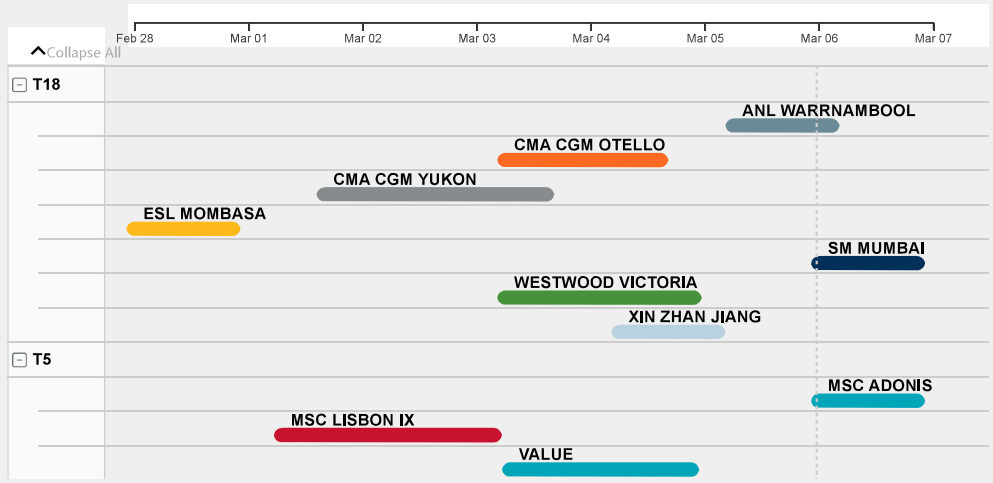

Current Week

Service ● Ad Hoc ● ANP ● FP2 ● PN1 ● PN3 ● WC4/TP5

Next Week

Service ● ANP ● FP2 ● PN1 ● PN3 ● WC4/TP5

Week 3

Service ● FP2 ● PN1 ● PN3 ● WC4/TP5

Week 4

Service ● ANP ● FP2 ● PN1 ● WC4/TP5

Current Week

Service ● Ad Hoc ● Chinook ● CLX ● CPNW ● CPV ● EB Service ● Oceania ● PNS ● Sun Chief Express

Next Week

Service ● Ad Hoc ● CLX ● CPNW ● CPV ● EB Service ● PNW1 ● Sun Chief Express

Week 3

Service ● Ad Hoc ● Chinook ● CLX ● CPV ● EB Service ● Oceania ● PNS ● PNW1