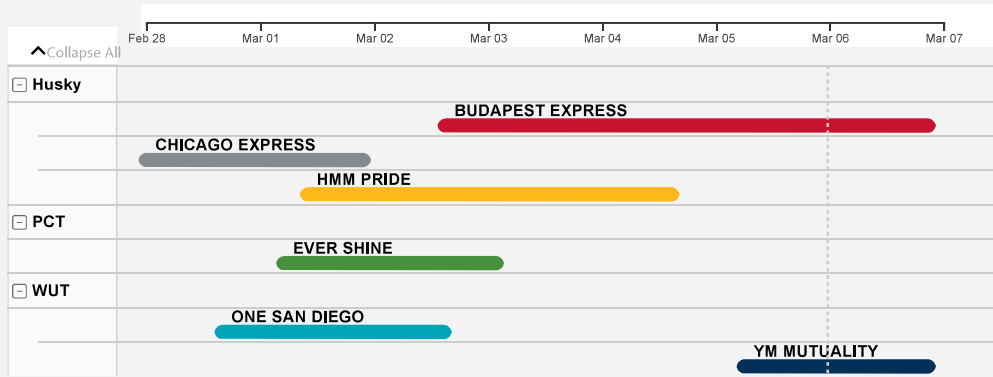

Current Week

Service ● Ad Hoc ● ANP ● FP2 ● PN1 ● PN3 ● WC4/TP5

Next Week

Service ● ANP ● FP2 ● PN1 ● PN3 ● WC4/TP5

Week 3

Service ● FP2 ● PN1 ● PN3 ● WC4/TP5

Week 4

Service ● ANP ● FP2 ● PN1 ● WC4/TP5

Current Week

Service ● Ad Hoc ● Chinook ● CLX ● CPNW ● CPV ● EB Service ● Oceania ● PNS ● Sun Chief Express

Next Week

Service ● Ad Hoc ● CLX ● CPNW ● CPV ● EB Service ● PNW1 ● Sun Chief Express

Week 3

Service ● Ad Hoc ● Chinook ● CLX ● CPV ● EB Service ● Oceania ● PNS ● PNW1