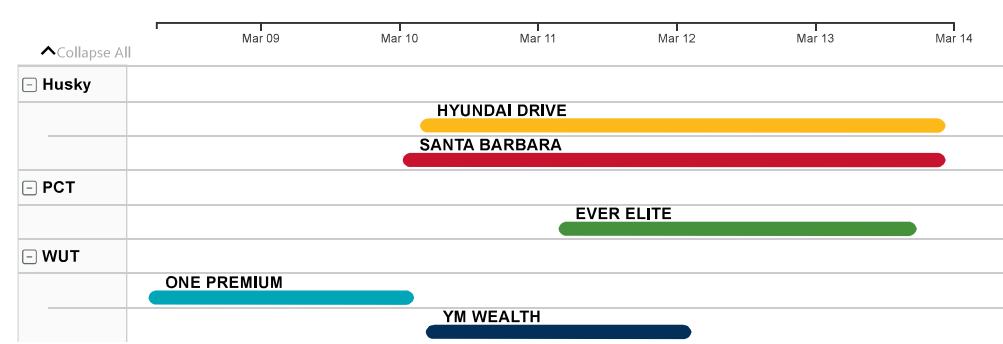

Current Week

Service ● Ad Hoc ● ANP ● FP2 ● PN1 ● PN3 ● WC4/TP5

Next Week

Service ● ANP ● FP2 ● PN1 ● PN3 ● WC4/TP5

Week 3

Service ● FP2 ● PN1 ● PN3 ● WC4/TP5

Week 4

Service ● ANP ● FP2 ● PN1 ● WC4/TP5

Current Week

Service ● Ad Hoc ● Chinook ● CLX ● CPNW ● CPV ● EB Service ● Oceania ● PNS ● Sun Chief Express

Next Week

Service ● Ad Hoc ● CLX ● CPNW ● CPV ● EB Service ● PNW1 ● Sun Chief Express

Week 3

Service ● Ad Hoc ● Chinook ● CLX ● CPV ● EB Service ● Oceania ● PNS ● PNW1