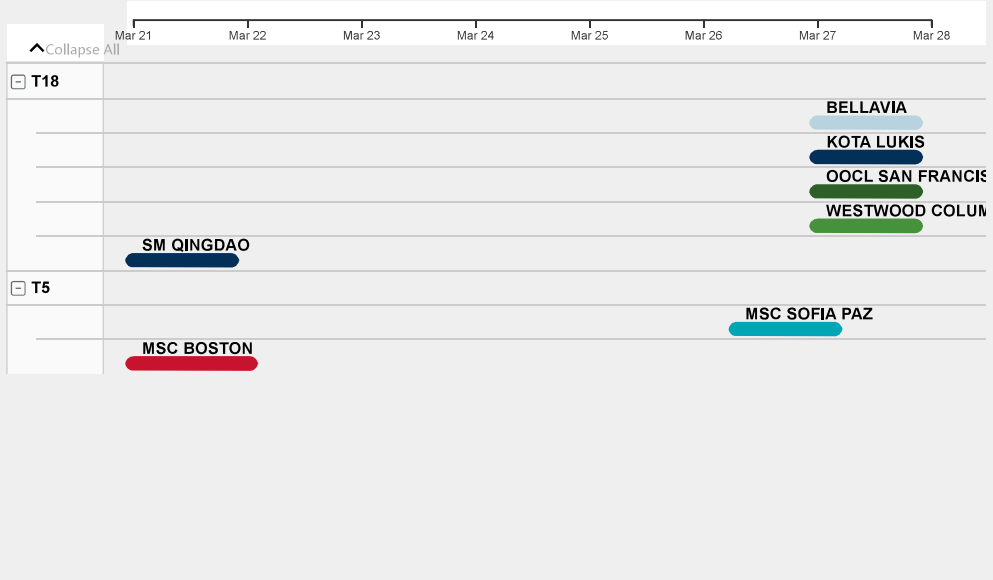

Current Week

Service ● Ad Hoc ● ANP ● FP2 ● PN1 ● PN3 ● WC4/TP5

Next Week

Service ● ANP ● FP2 ● PN1 ● PN3 ● WC4/TP5

Week 3

Service ● FP2 ● PN1 ● PN3 ● WC4/TP5

Week 4

Service ● ANP ● FP2 ● PN1 ● WC4/TP5

Current Week

Service ● Ad Hoc ● Chinook ● CLX ● CPNW ● CPV ● EB Service ● Oceania ● PNS ● Sun Chief Express

Next Week

Service ● Ad Hoc ● CLX ● CPNW ● CPV ● EB Service ● PNW1 ● Sun Chief Express

Week 3

Service ● Ad Hoc ● Chinook ● CLX ● CPV ● EB Service ● Oceania ● PNS ● PNW1

Week 4

Service ● Chinook ● CLX ● CPV ● EB Service ● PNS ● PNW1