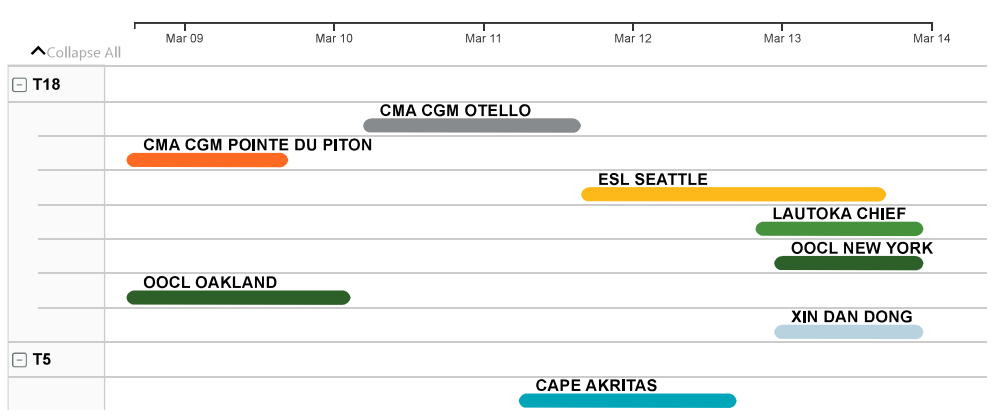

Current Week

Service ● Ad Hoc ● ANP ● FP2 ● PN1 ● PN3 ● WC4/TP5

Next Week

Service ● ANP ● FP2 ● PN1 ● PN3 ● WC4/TP5

Week 3

Service ● FP2 ● PN1 ● PN3 ● WC4/TP5

Week 4

Service ● ANP ● FP2 ● PN1 ● WC4/TP5

Current Week

Service ● Ad Hoc ● Chinook ● CLX ● CPNW ● CPV ● EB Service ● Oceania ● PNS ● Sun Chief Express

Next Week

Service ● Ad Hoc ● CLX ● CPNW ● CPV ● EB Service ● PNW1 ● Sun Chief Express

Week 3

Service ● Ad Hoc ● Chinook ● CLX ● CPV ● EB Service ● Oceania ● PNS ● PNW1